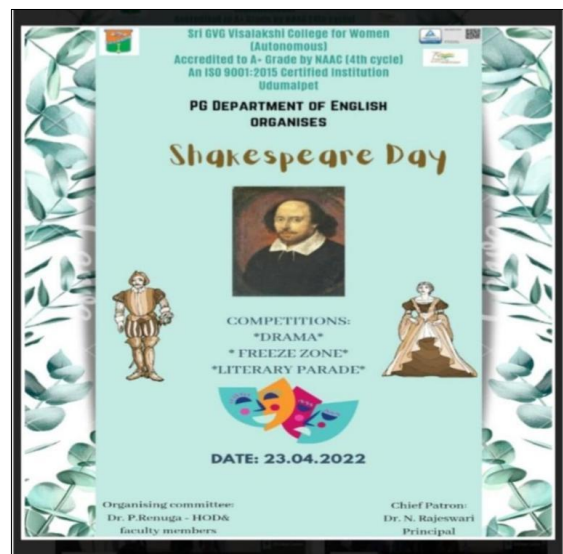

Department of English SF
Technical and Academic Fest 2021-2022
Shakespeare Day

Circular

Invitation

Sri G.V.G Visalakshi College for Women
 Department of English SF
 Circular

Dear Students,
 Date : 20.04.2022

We are excited to announce the upcoming Shakespeare Day Competition! Prepare to showcase your literary prowess and celebrate the timeless works of William Shakespeare.

Date: [23.04.2022] **Time:** [2.30 P.M to 3.30 P.M]

Competition Categories: Drama
 Freeze Zone
 Literary Parade

P. Remuga
 HEAD OF THE DEPARTMENT

Photos

Report

Report on Commemoration of Shakespeare Day

Date: 23.04.2022
Time: 2.30pm-3.30pm

Department of English celebrated Shakespeare day on 23.04.2022. Competitions were conducted in Doreen's Home Library Hall and to provide a platform to exhibit the dramatic skills of the students. Certificates were provided for the winners. 66 students were participated.

Report on Commemoration of Shakespeare Day

Date: 23.04.2022
Time: 2.30pm-3.30pm

Department of English celebrated Shakespeare day on 23.04.2022. Competitions were conducted in Doreen's Home Library Hall and to provide a platform to exhibit the dramatic skills of the students. Certificates were provided for the winners. 66 students were participated.